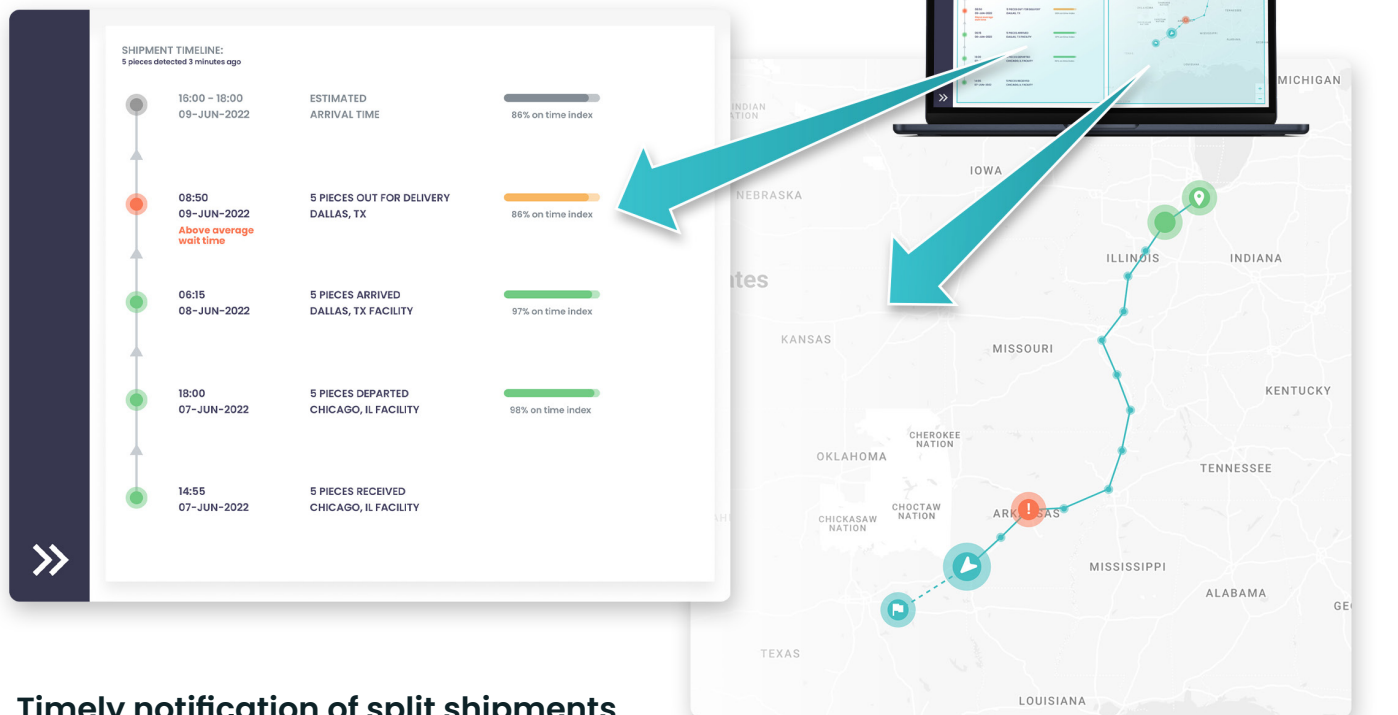

A drop-in, ready-to-go tracking solution for complete shipment visibility

Timelines works with Reelables Bluetooth labels to automate tracking across your network. Provide instant, point-to-point location traceability with confidence that deliveries will arrive on time.

- ✓ Timely notification of split shipments
- ✓ Absolute source of truth, free from human error
- ✓ 100% accurate arrival and departure timestamps

Simple

Works out of the box. No integration is required, making it easier to expand your supply chain network.

Accurate

Provide real-time location visibility directly to customers or internal support teams.

Customized

Displays on your website with your branding. No need for 3rd-party APIs.